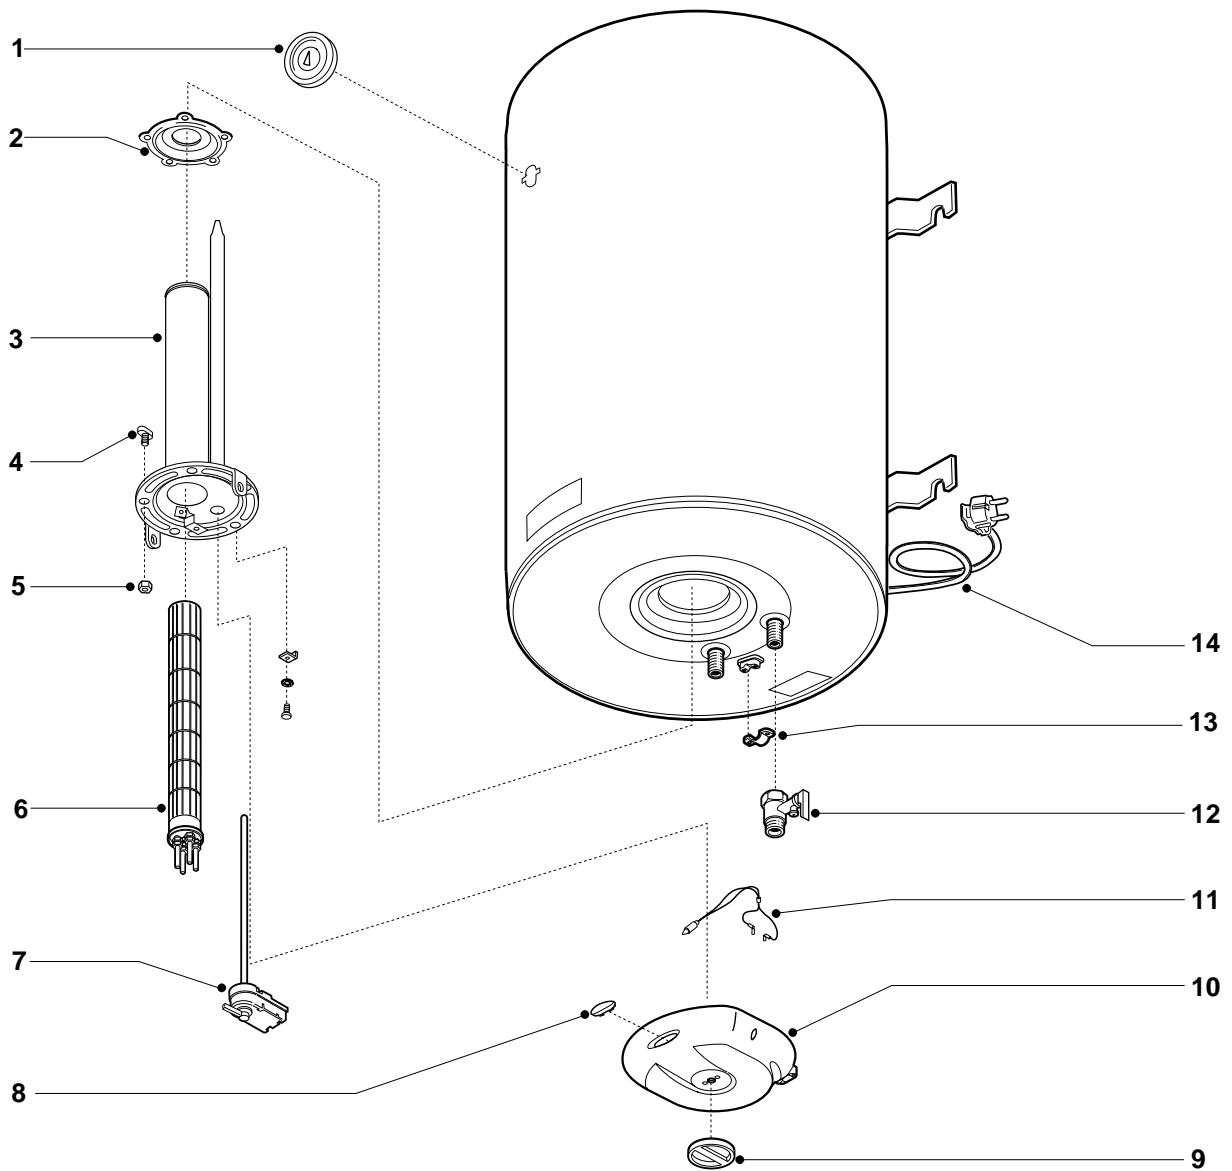

SPARE PARTS EXPLODED VIEW  
ELECTRIC WATER HEATER GEYSER

Models

**TI 50 R GLASS**

**TI 80 R GLASS**

**TI 100 R GLASS**

---

Edition 1 of 4 August 2003

MODEL	CODE	SERIAL NO. VALIDITY	REF.
TI 50 R GLASS	875191	030609	A
TI 80 R GLASS	875192	030609	B
TI 100 R GLASS	875193	030609	C

ER2003830062801001

<b>PART.</b>	<b>CODE</b>	<b>DESCRIPTION</b>	<b>REF.</b>	<b>NOTE</b>
1	993156	Thermometer		
2	571312	Flange gasket (D. 75)		
3	571748	Flange		
4	570316	Flange screw (M8x20 - 20 pcs)		
5	570127	M8x14x8 hexagonal nut (20 pcs)		
6	571709	Heating element(1150W 230V)		
7	993163	Thermostat (TAS SR R 450)	BC	
7	691639	Thermostat (TAS SR 450)	A	
8	571767	Signal lamp cap		
9	993021	Regulation knob		
10	65100413	Plastic cover + neon lens		
11	993025	Signal lamp		
12	571730	Safety valve (1/2" 8,1 Bar)		
13	573266	Cable clamp (5 pcs)		
14	571751	Cable (power supply)		
101	571397	Dielectric Junction (1/2")		11