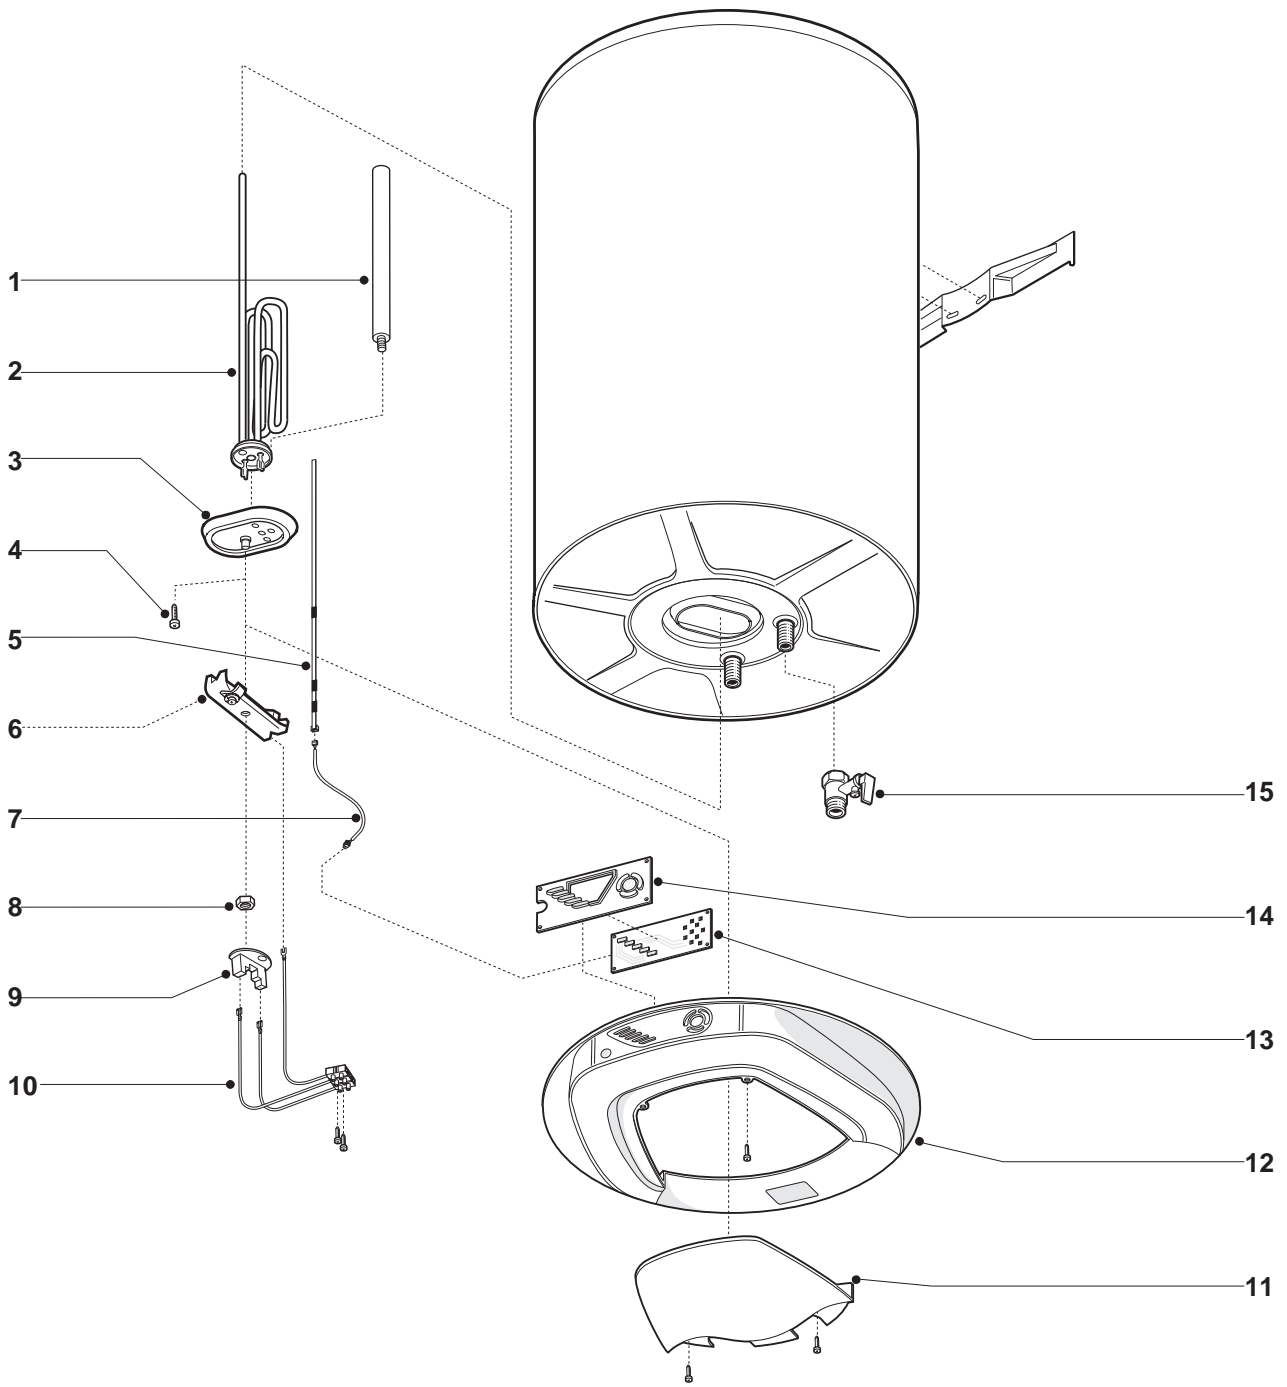

SPARE PARTS EXPLODED VIEW
ELECTRIC WATER HEATER GEYSER
Models

TI TRONIC 50 V BEST

TI TRONIC 80 V BEST

TI TRONIC 100 V BEST

Edition 1 of 2 November 2004

MODEL	CODE	SERIAL NO. VALIDITY	REF.
TI TRONIC 50 V BEST	3200050	041102	A
TI TRONIC 80 V BEST	3200051	041102	B
TI TRONIC 100 V BEST	3200052	041102	C

ER2004830086601001

PART.	CODE	DESCRIPTION	REF.	NOTE
1	993014	Anode (magnesium 25.5x230 M5)		
2	816616	Element (1500W - 230V)		
3	993012	Flange with gasket		
4	993000	Wood screw (thread M6x14 8mm) (20 pcs)		
5	65102543	Sensor		
6	993011	Flange bracket		
7	65102590	Wiring (probe)		
8	570127	M8x14x8 hexagonal nut (20 pcs)		
9	993010	Terminal shield (red) (10 pzs)		
10	65102541	Wiring		
11	65102540	Plastic cover		
12	65102539	Plastic cover		
13	65102538	Printed circuit board		
14	65102542	Trim		
15	571730	Safety valve (1/2" 8.1 Bar)		