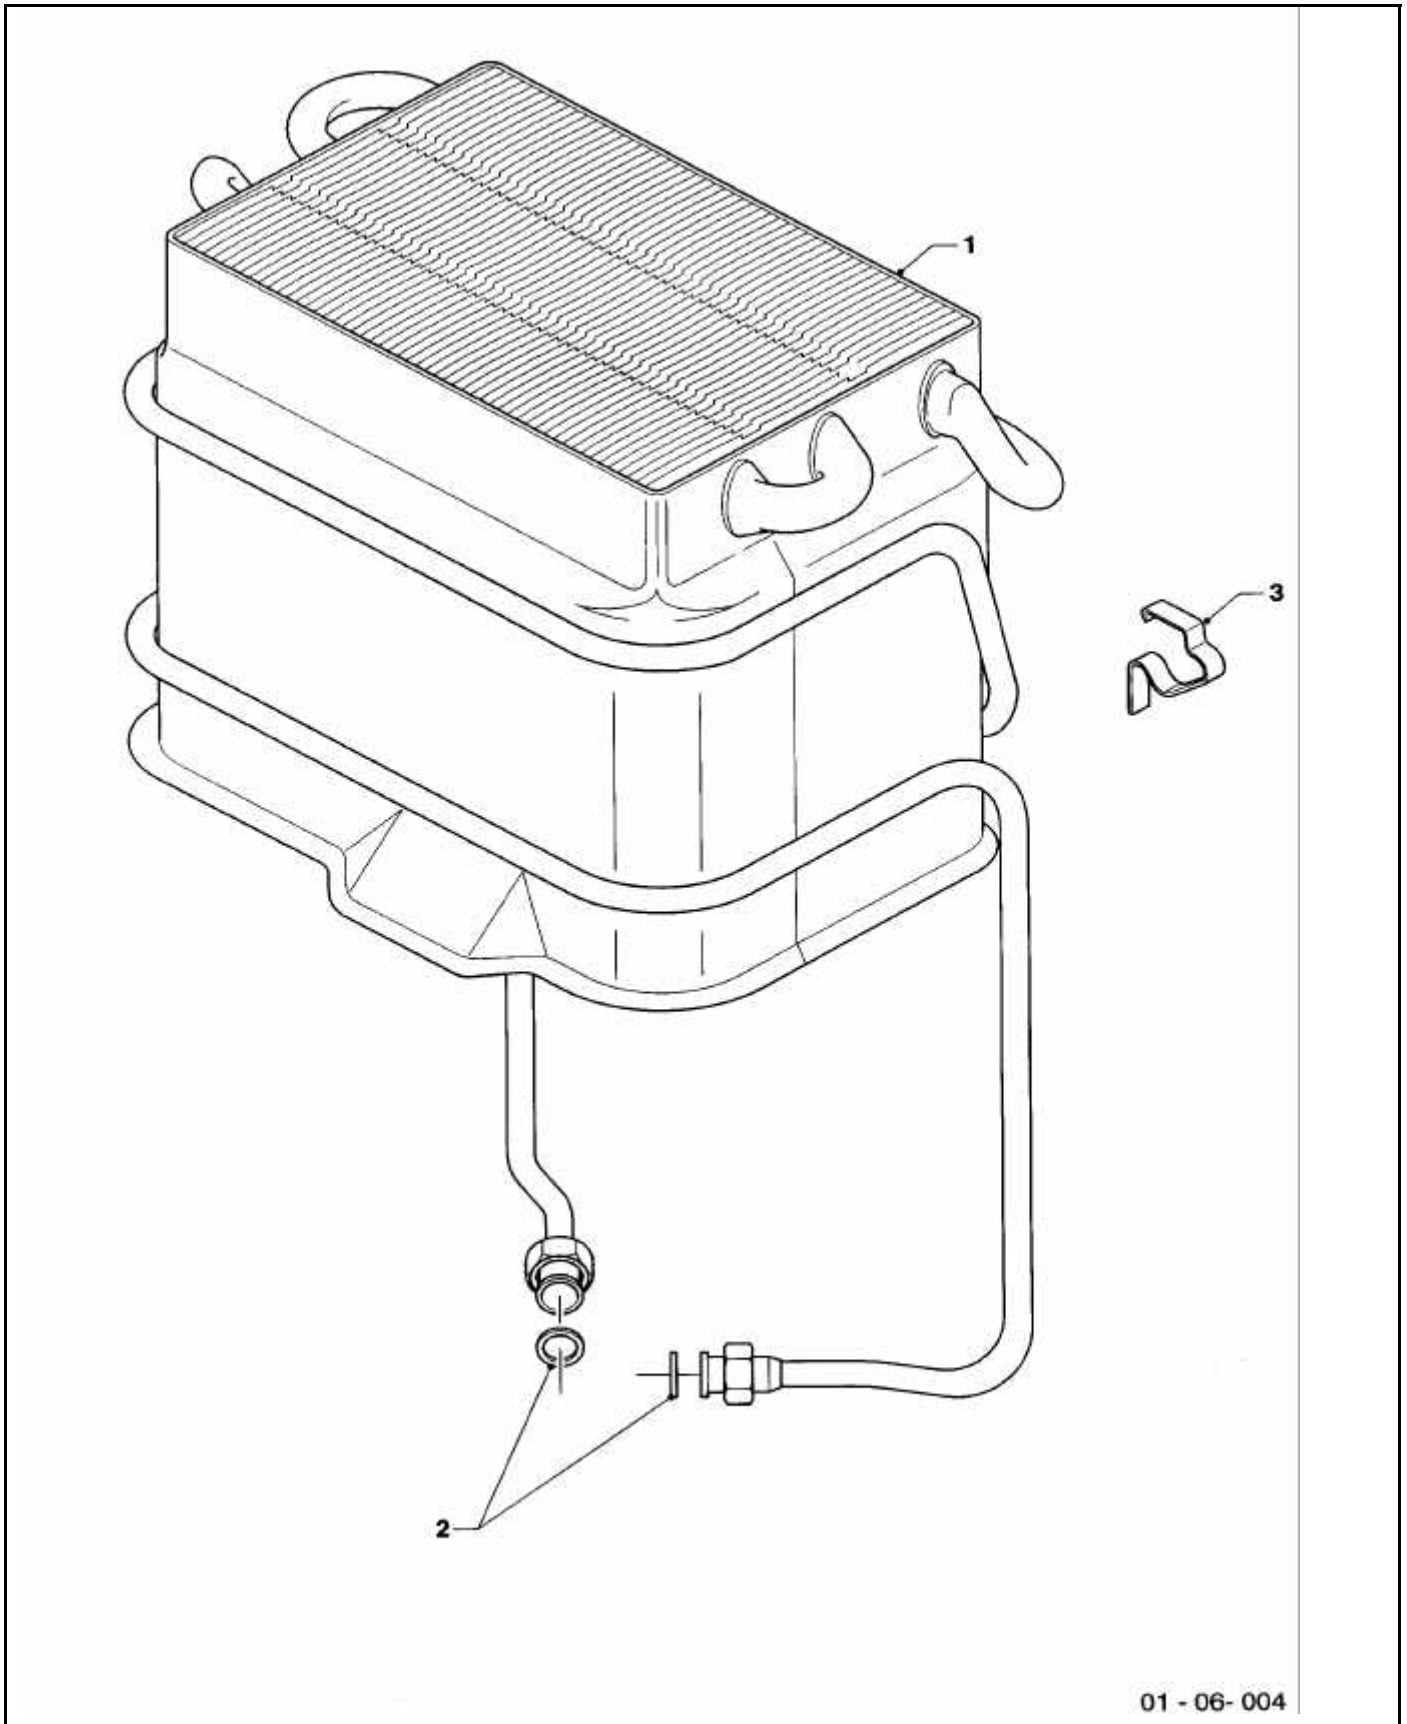

Main component 06 Heat exchanger
MAG 9/1 XZ B

01 - 06 - 004