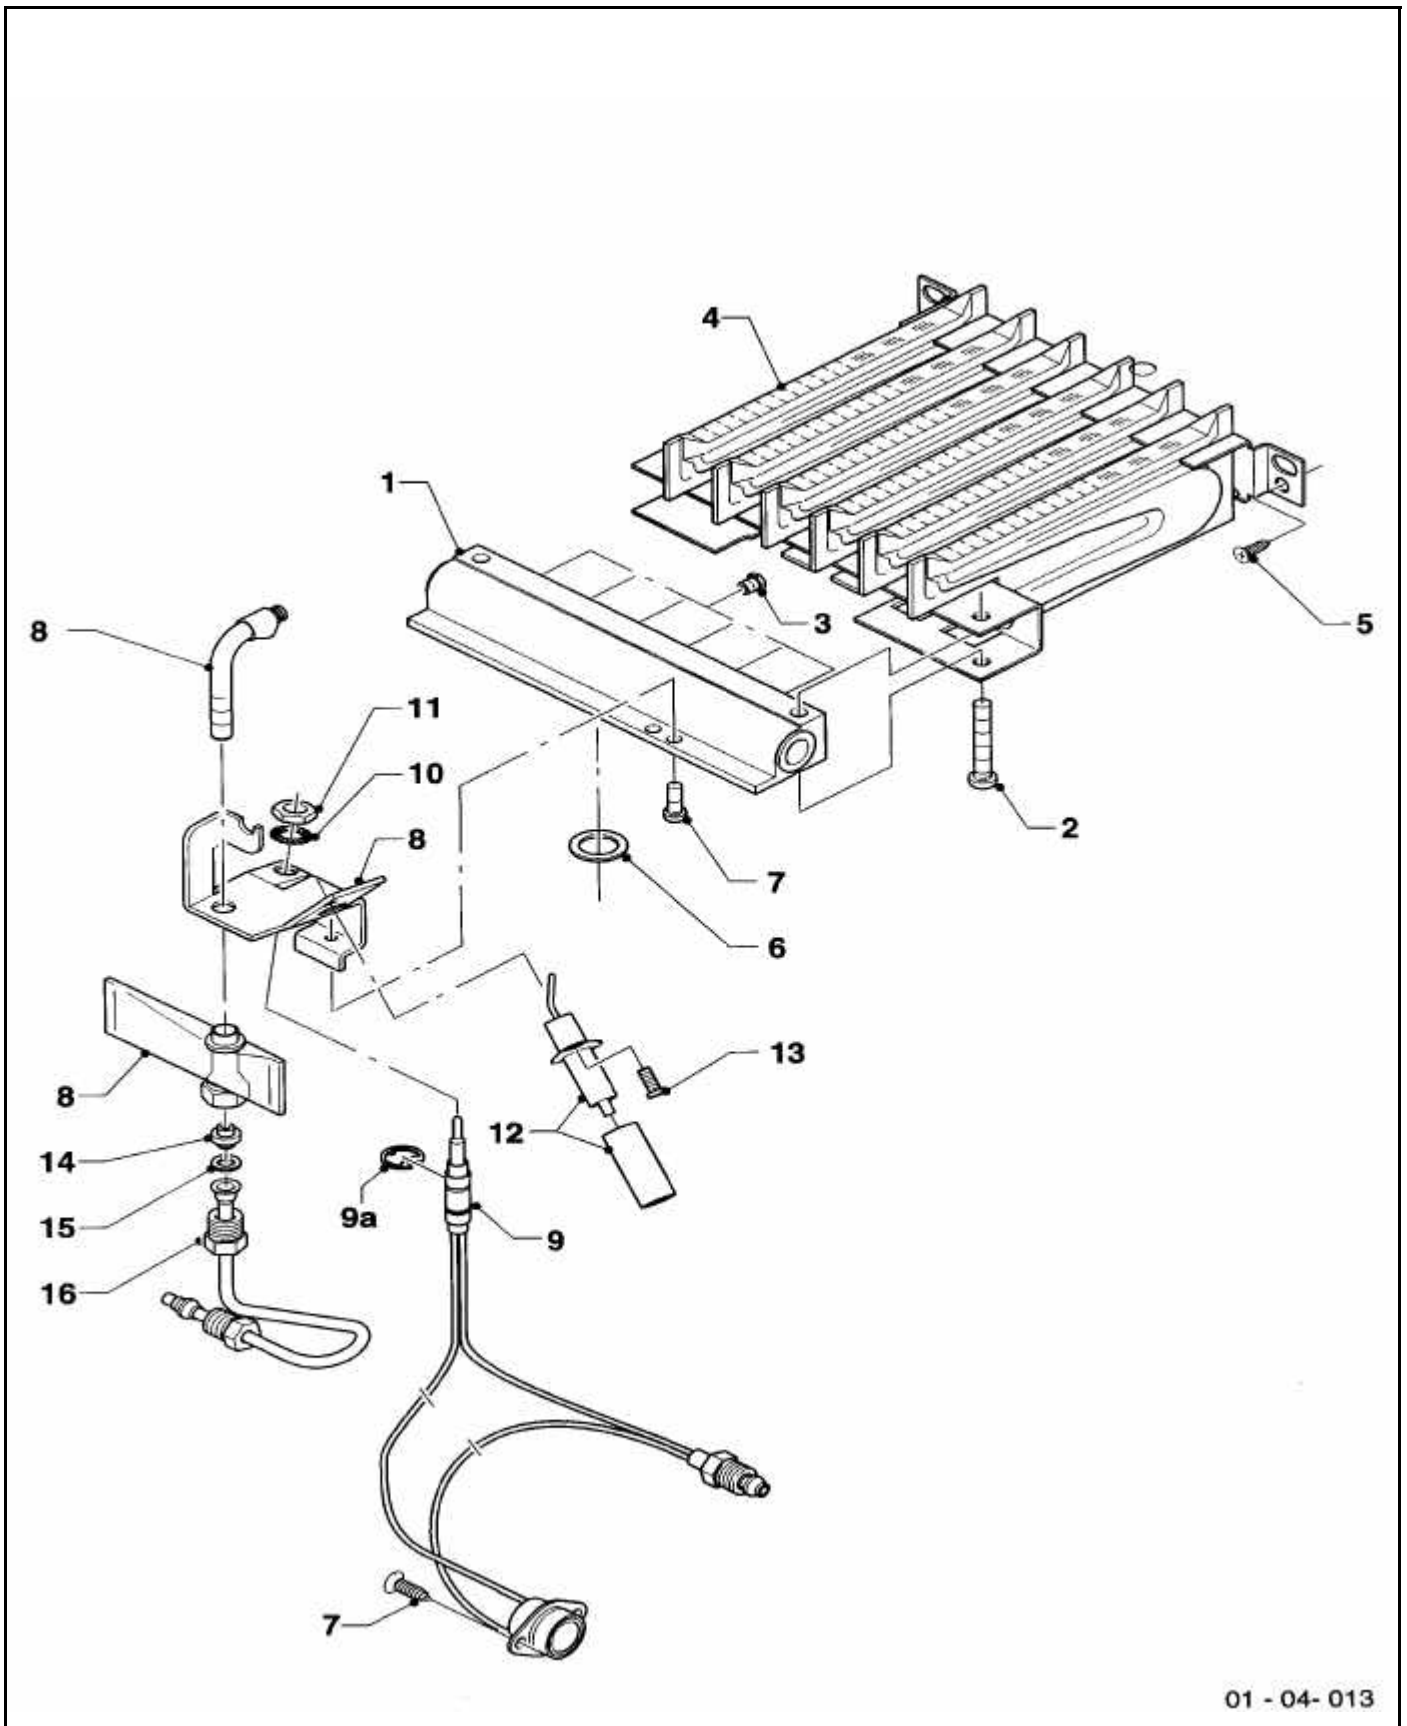

Main component 04 Burner
MAG 9/1 XZ B

01 - 04 - 013