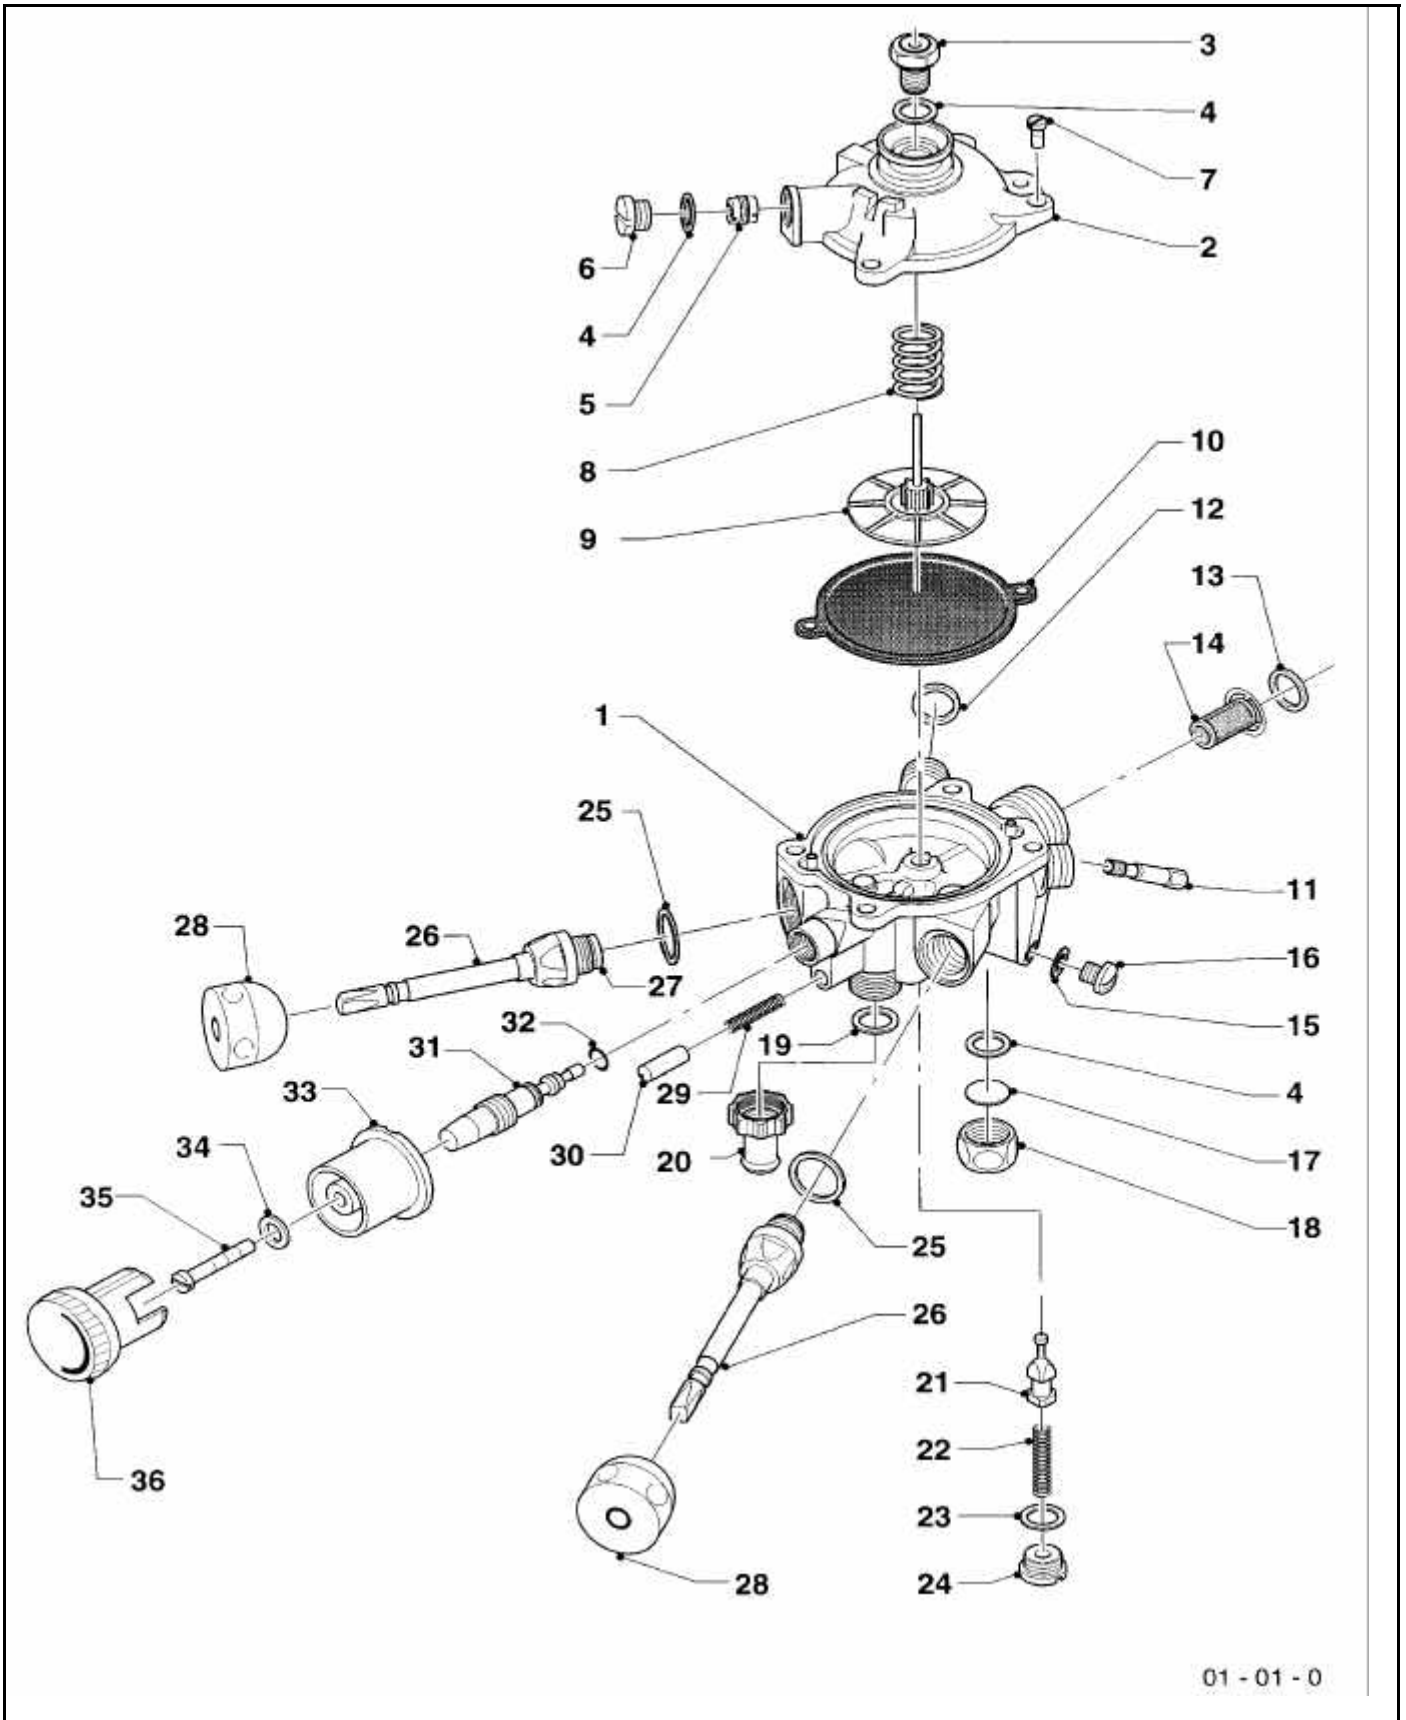

VAILLANT SPARE PART CATALOGUE

Instantaneous gas water heaters

MAG 9/1 XZ

MAG 9/1 OZ

802756 00 GB 01/00

View of appliances

Main component 01 Water valve	1 - 2
Main component 02 Gas valve	3 - 4
Main component 04 Burner	5 - 8
Main component 06 Heat exchanger	9 - 12
Main component 07 Casing parts	13 - 14
Main component 08 Connection parts	15 - 16

Main component 01 Water valve
MAG 9/1 XZ B
MAG 9/1 OZ H, B

01 - 01 - 0

Pos. No.	Article-No.	Part	with parts	Type, Remarks
		Nr. 01010		
01	011282	watervalue	02 - 36	H

Main component 02 Gas valve
MAG 9/1 XZ B
MAG 9/1 OZ H, B

01 - 06 - 507

Pos. No.	Article-No.	Part	with parts	Type, Remarks
		Nr. 0106507		
01	067240	heat exchanger	02	

Main component 07 Casing parts

MAG 9/1 XZ B

MAG 9/1 OZ H, B

01 - 07 - 004.01

Main component 08 Connection parts
MAG 9/1 XZ B
MAG 9/1 OZ H, B