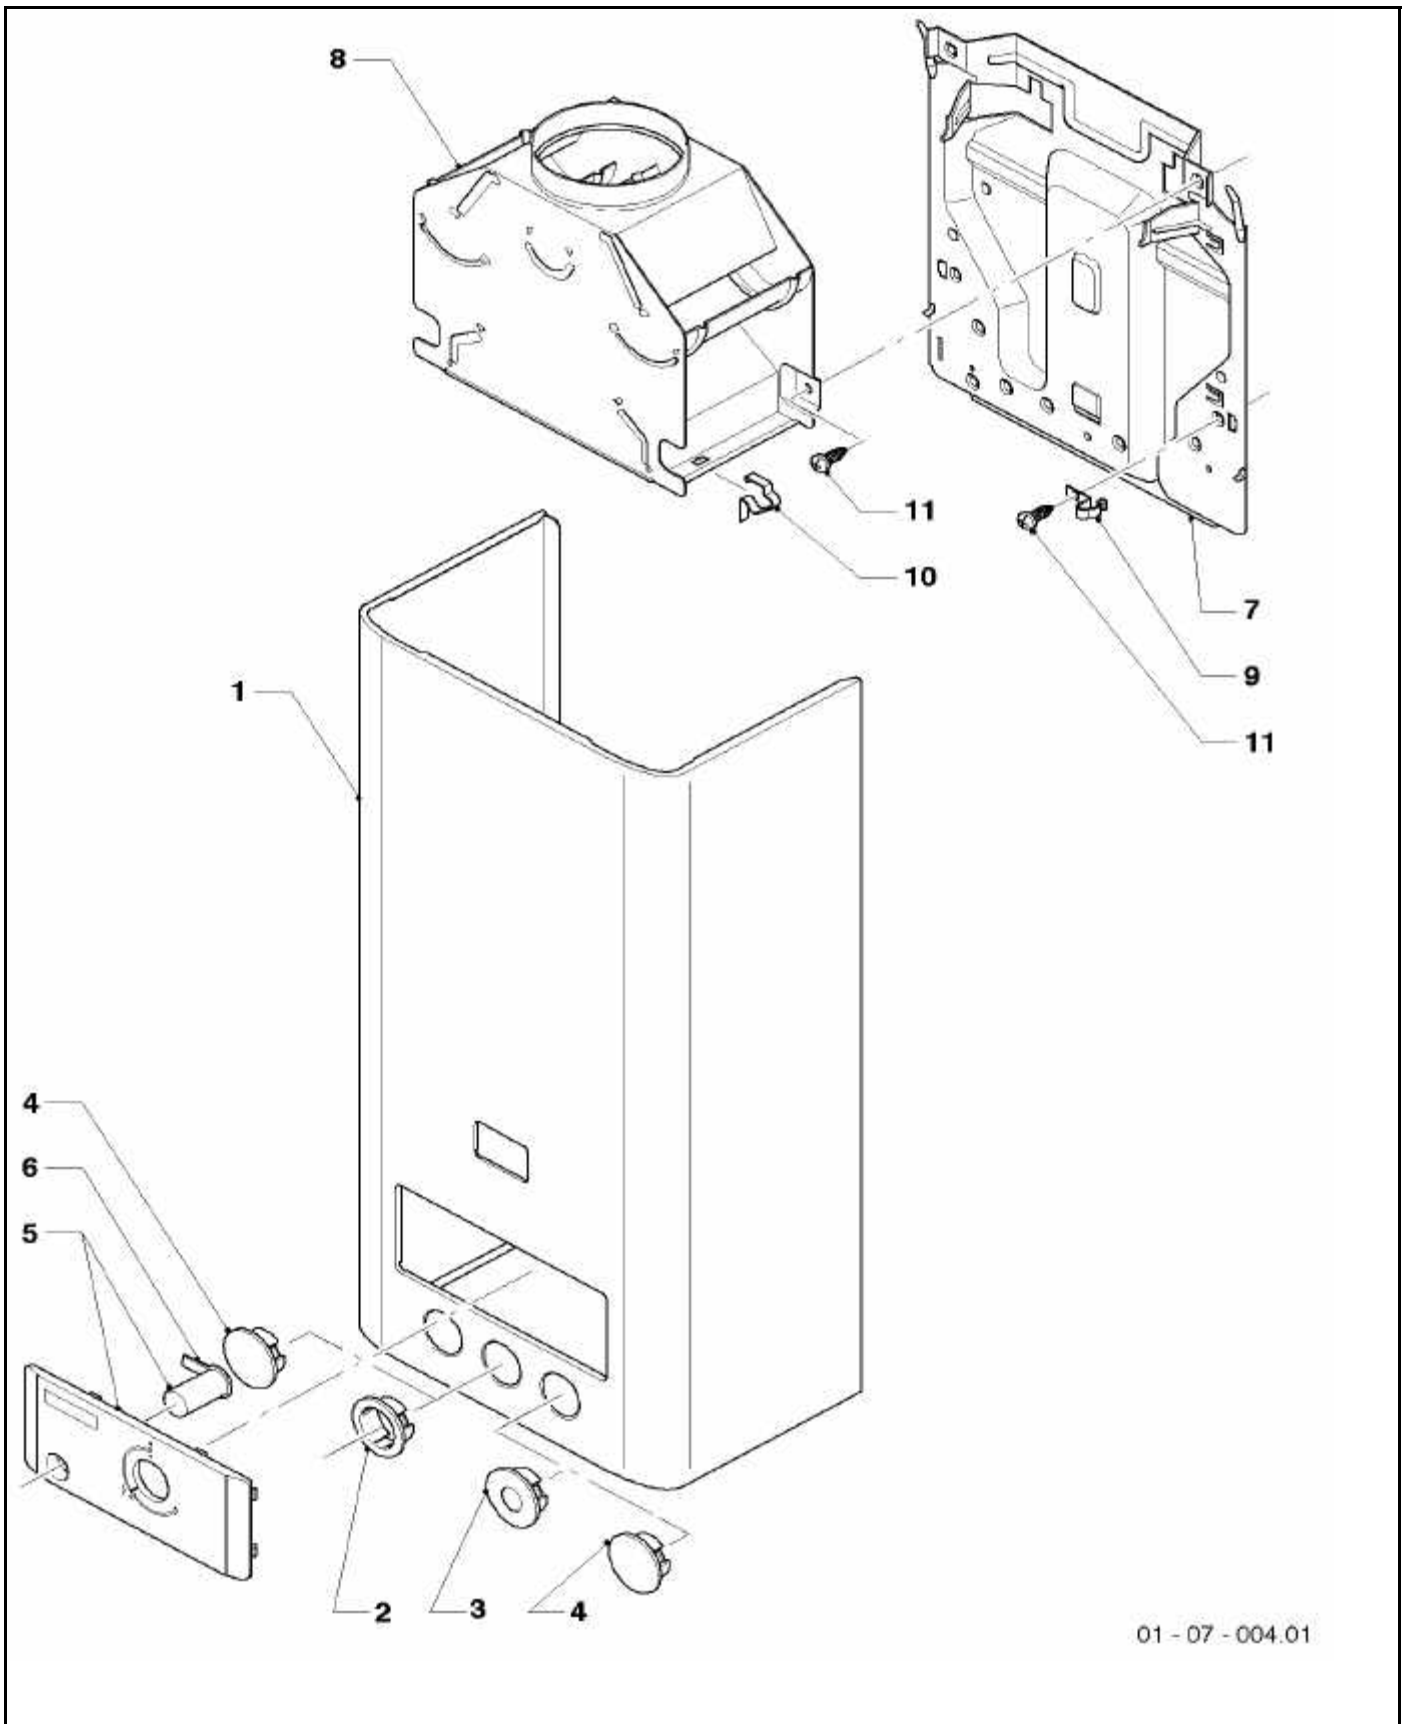

Main component 07 Casing parts

MAG 9/1 XZ B

MAG 9/1 OZ H, B

01 - 07 - 004.01