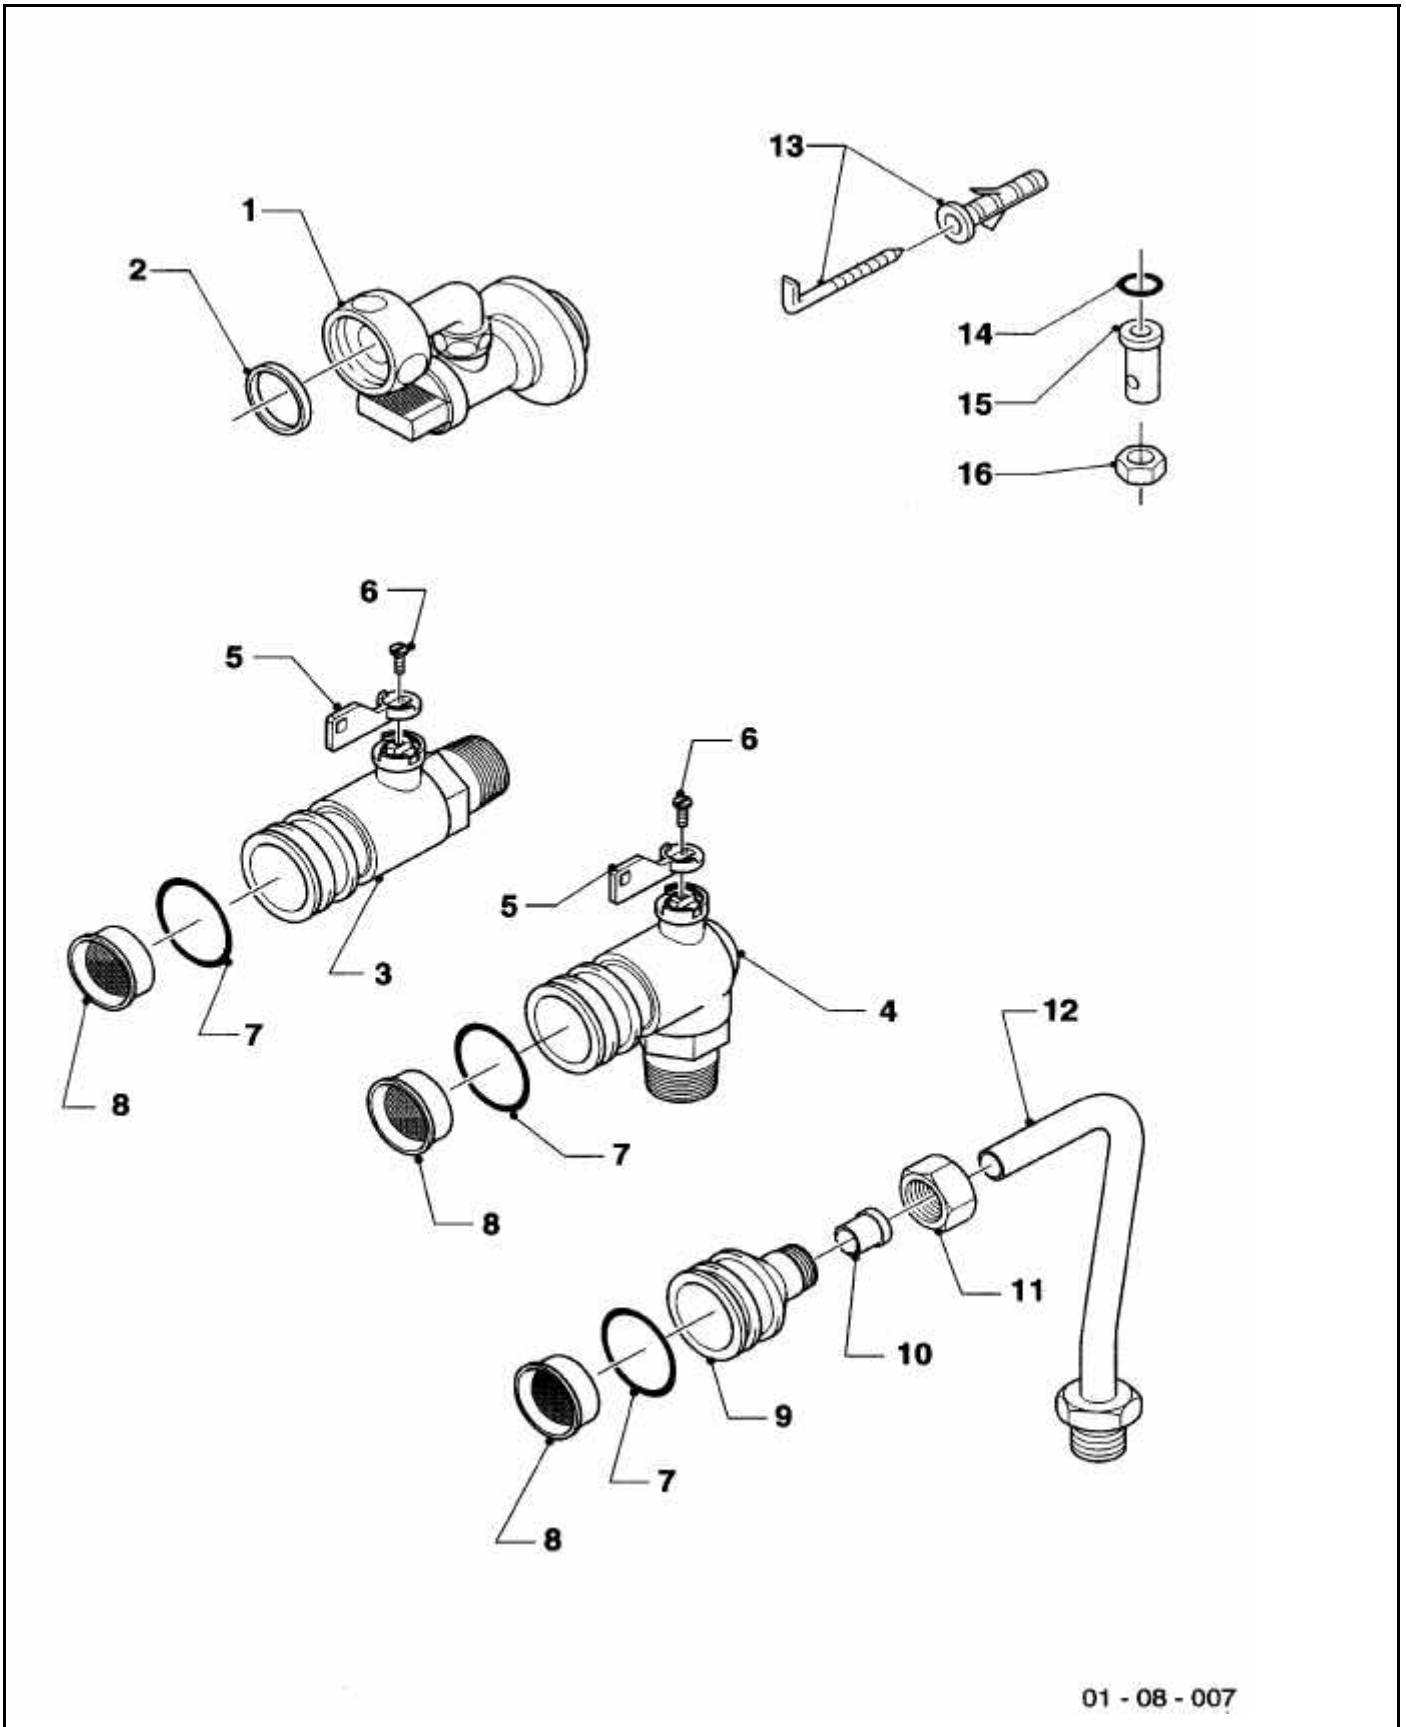

Main component 01 Water valve
MAG 9/1 XZ B
MAG 9/1 OZ H, B

01 - 01 - 0

Pos. No.	Article-No.	Part	with parts	Type, Remarks
		Nr. 01010		
01	011282	watervalue	02 - 36	H

Main component 02 Gas valve
MAG 9/1 XZ B
MAG 9/1 OZ H, B

01 - 06 - 507

Pos. No.	Article-No.	Part	with parts	Type, Remarks
		Nr. 0106507		
01	067240	heat exchanger	02	

Main component 07 Casing parts

MAG 9/1 XZ B

MAG 9/1 OZ H, B

01 - 07 - 004.01

Main component 08 Connection parts
MAG 9/1 XZ B
MAG 9/1 OZ H, B