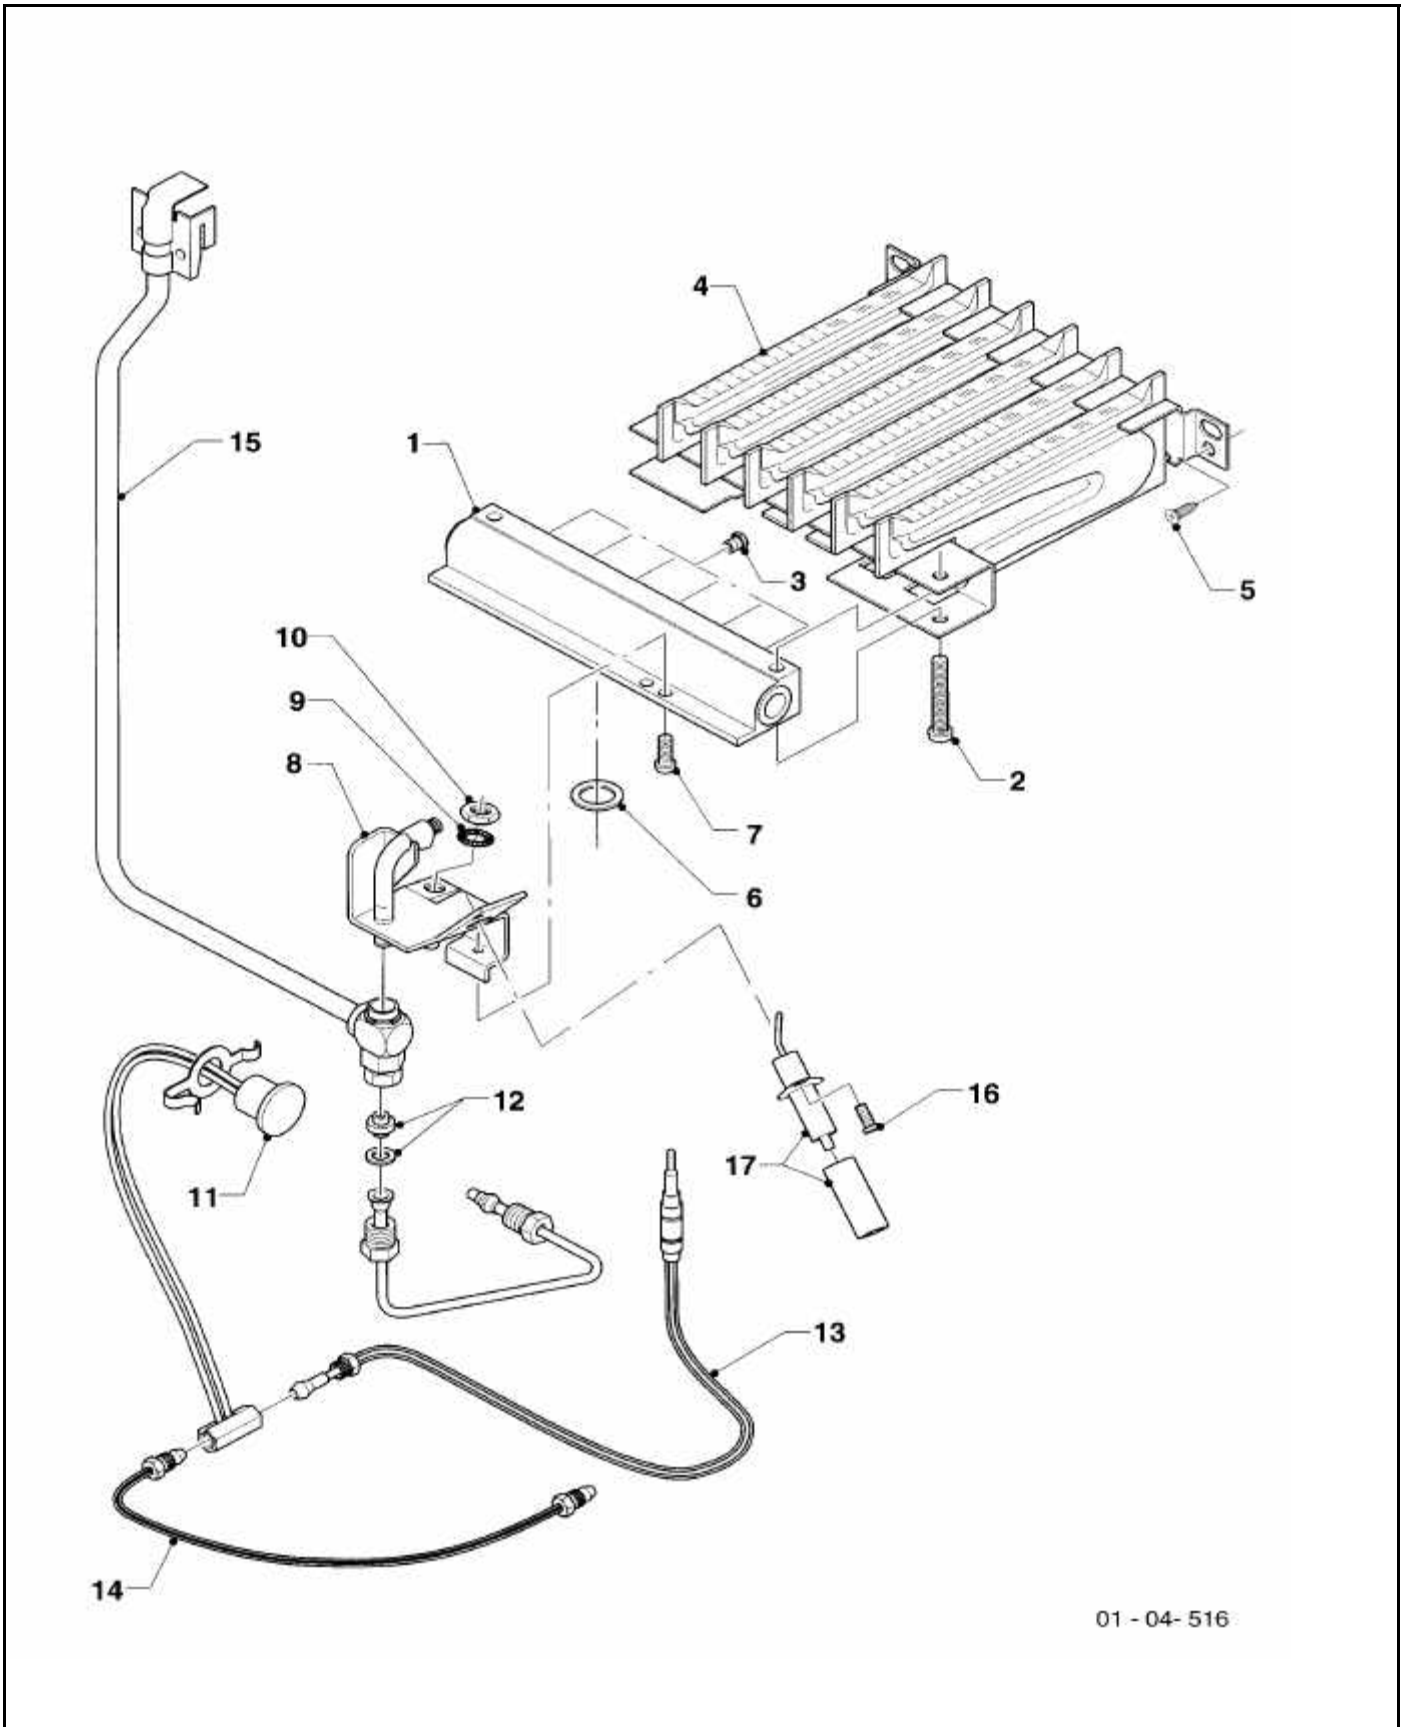

Main component 04 Burner
MAG 9/1 OZ H, B

01 - 04 - 516