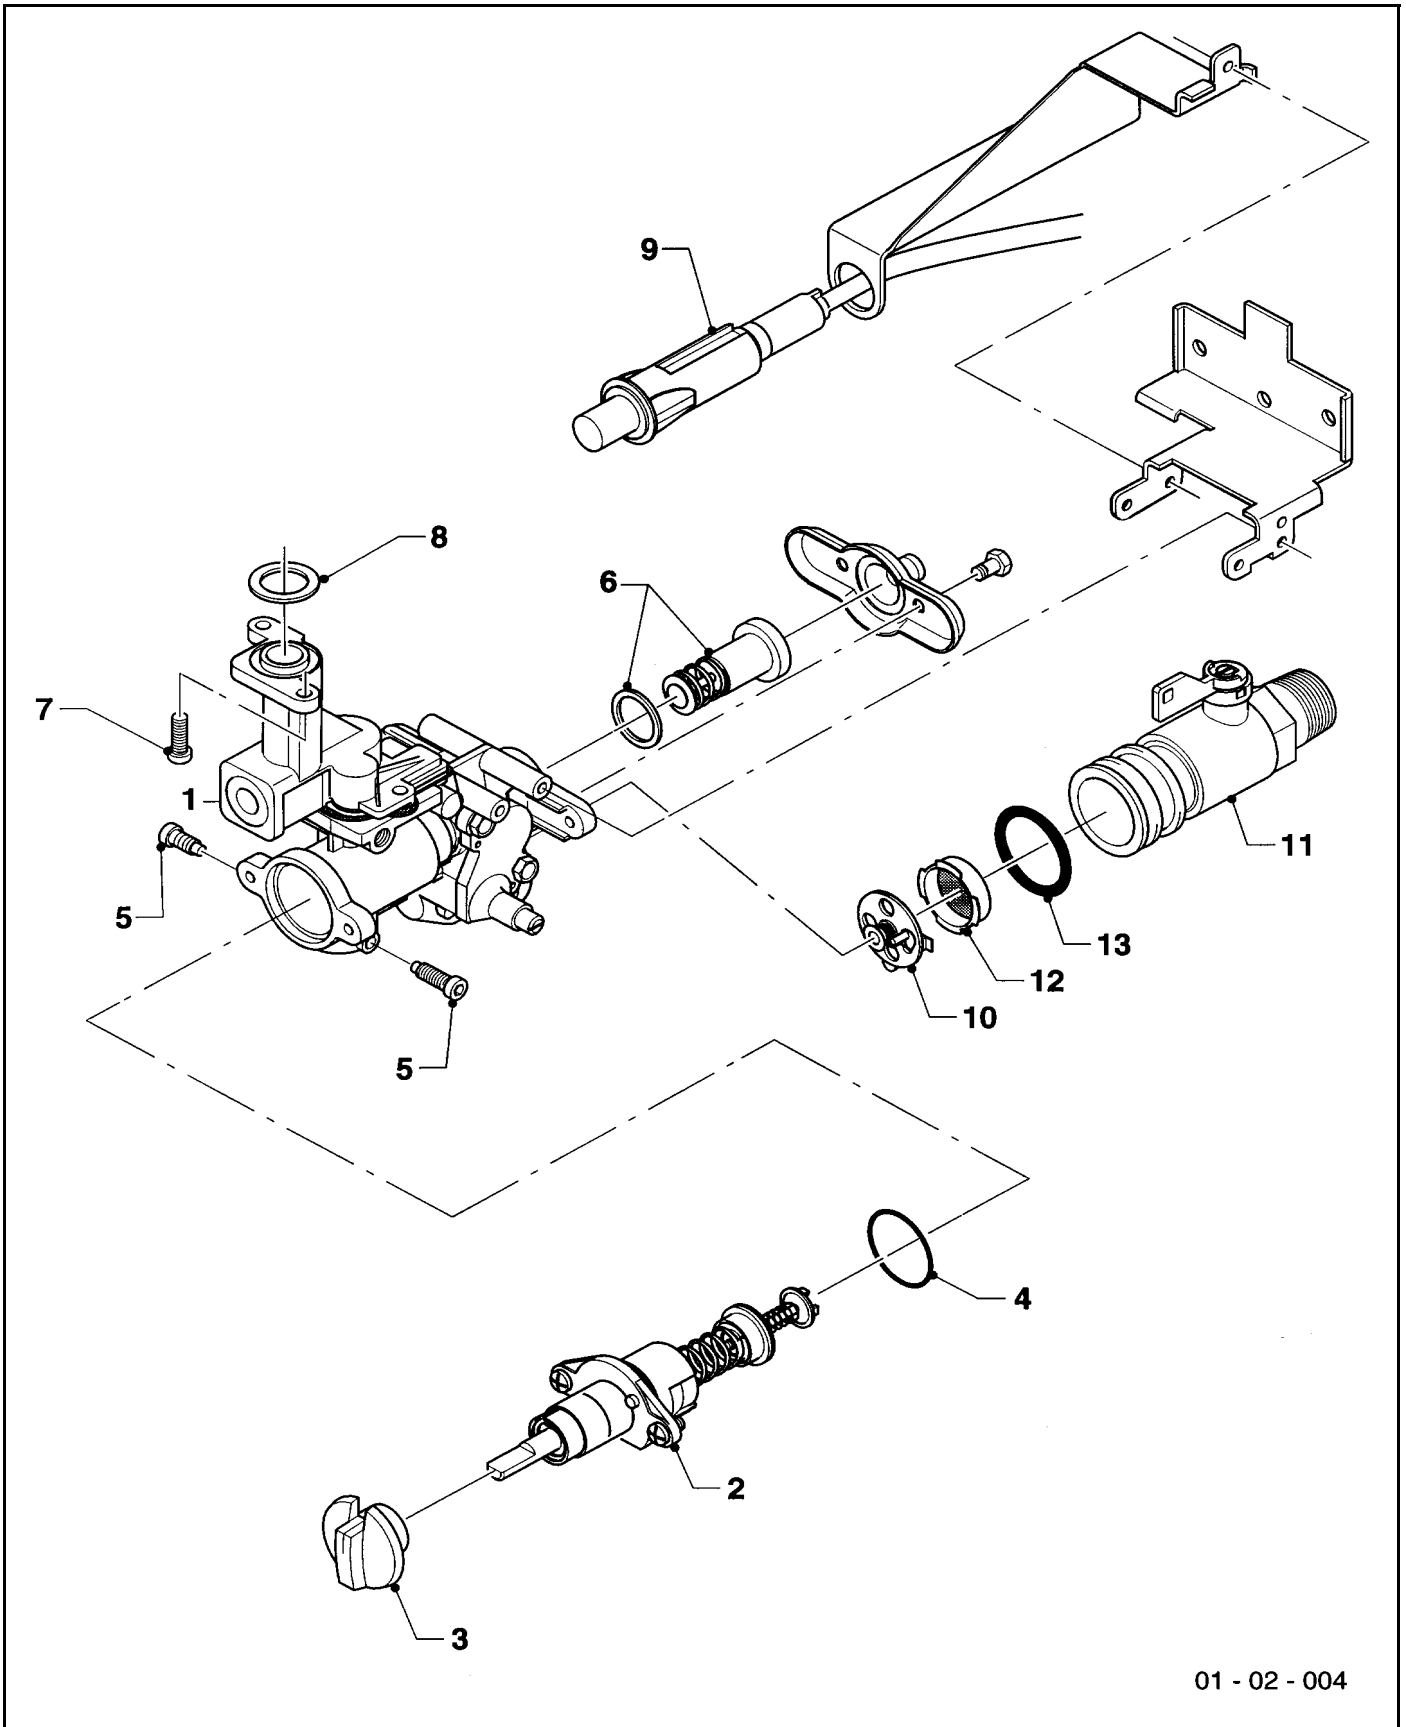

VAILLANT SPARE PART CATALOGUE

Instantaneous gas water heaters

MAG 9/1 XZ

MAG 9/1 OZ

802756 00 GB 01/00

View of appliances

Main component 01 Water valve	1 - 2
Main component 02 Gas valve	3 - 4
Main component 04 Burner	5 - 8
Main component 06 Heat exchanger	9 - 12
Main component 07 Casing parts	13 - 14
Main component 08 Connection parts	15 - 16

Main component 01 Water valve
MAG 9/1 XZ B
MAG 9/1 OZ H, B

01 - 01 - 0

Pos. No.	Article-No.	Part	with parts	Type, Remarks
		Nr. 01010		
01	011282	watervalue	02 - 36	H

Main component 02 Gas valve
MAG 9/1 XZ B
MAG 9/1 OZ H, B

01 - 06 - 507

Pos. No.	Article-No.	Part	with parts	Type, Remarks
		Nr. 0106507		
01	067240	heat exchanger	02	

Main component 07 Casing parts

MAG 9/1 XZ B

MAG 9/1 OZ H, B

01 - 07 - 004.01

Main component 08 Connection parts
MAG 9/1 XZ B
MAG 9/1 OZ H, B