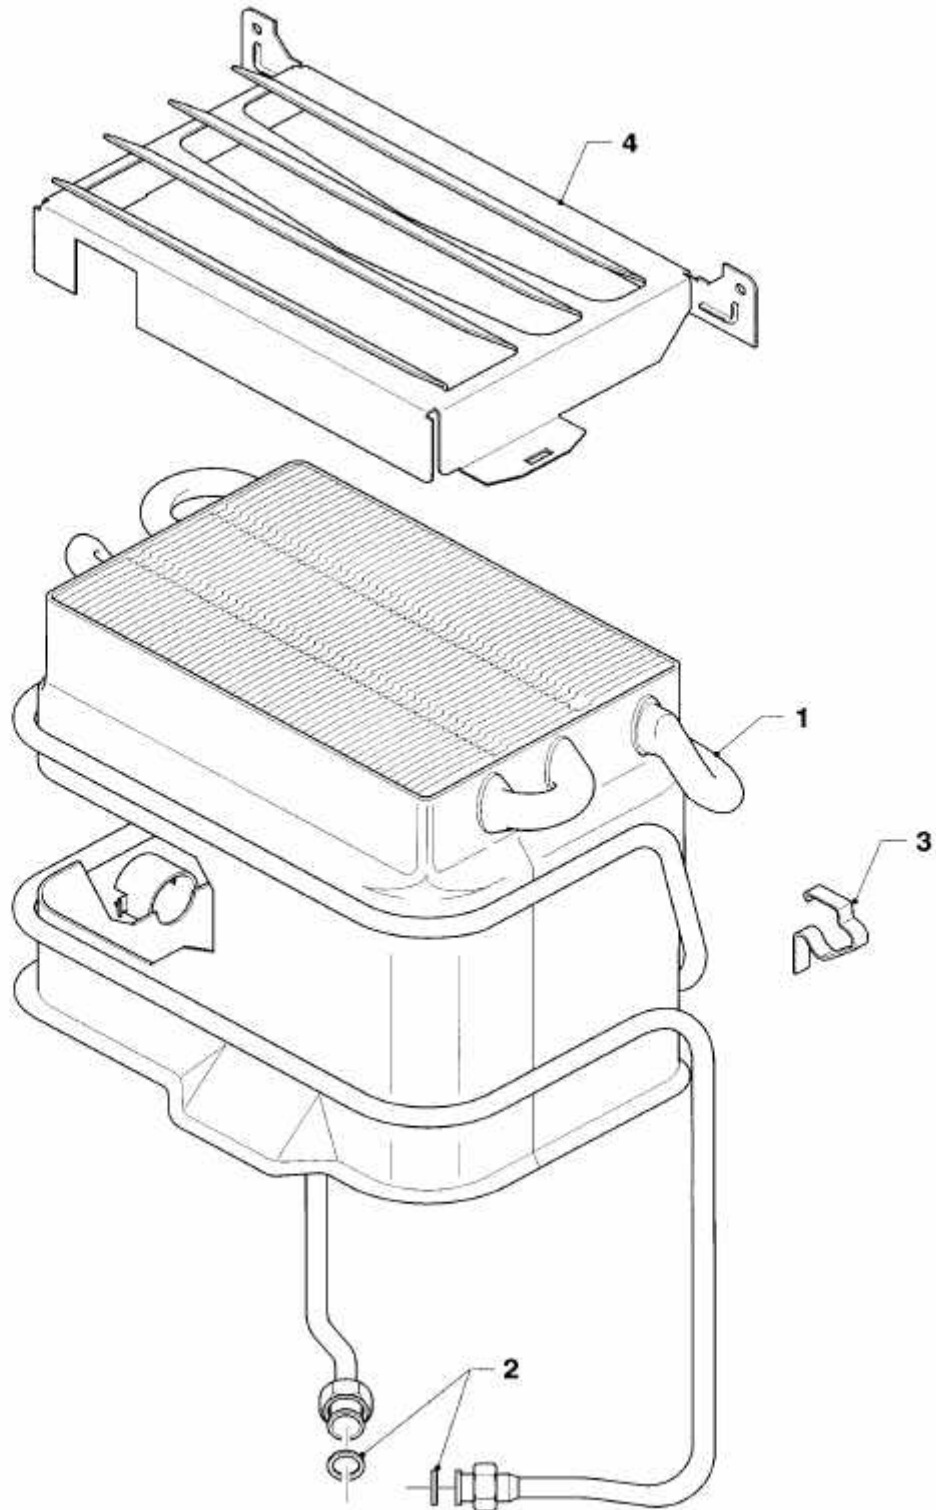

VAILLANT SPARE PART CATALOGUE

Instantaneous gas water heaters

MAG 9/1 XZ

MAG 9/1 OZ

802756 00 GB 01/00

View of appliances

Main component 01 Water valve	1 - 2
Main component 02 Gas valve	3 - 4
Main component 04 Burner	5 - 8
Main component 06 Heat exchanger	9 - 12
Main component 07 Casing parts	13 - 14
Main component 08 Connection parts	15 - 16

Main component 01 Water valve
MAG 9/1 XZ B
MAG 9/1 OZ H, B

01 - 01 - 0

Pos. No.	Article-No.	Part	with parts	Type, Remarks
		Nr. 01010		
01	011282	watervalue	02 - 36	H

Main component 02 Gas valve
MAG 9/1 XZ B
MAG 9/1 OZ H, B

01 - 06 - 507

Pos. No.	Article-No.	Part	with parts	Type, Remarks
		Nr. 0106507		
01	067240	heat exchanger	02	

Main component 07 Casing parts

MAG 9/1 XZ B

MAG 9/1 OZ H, B

01 - 07 - 004.01

Main component 08 Connection parts
MAG 9/1 XZ B
MAG 9/1 OZ H, B